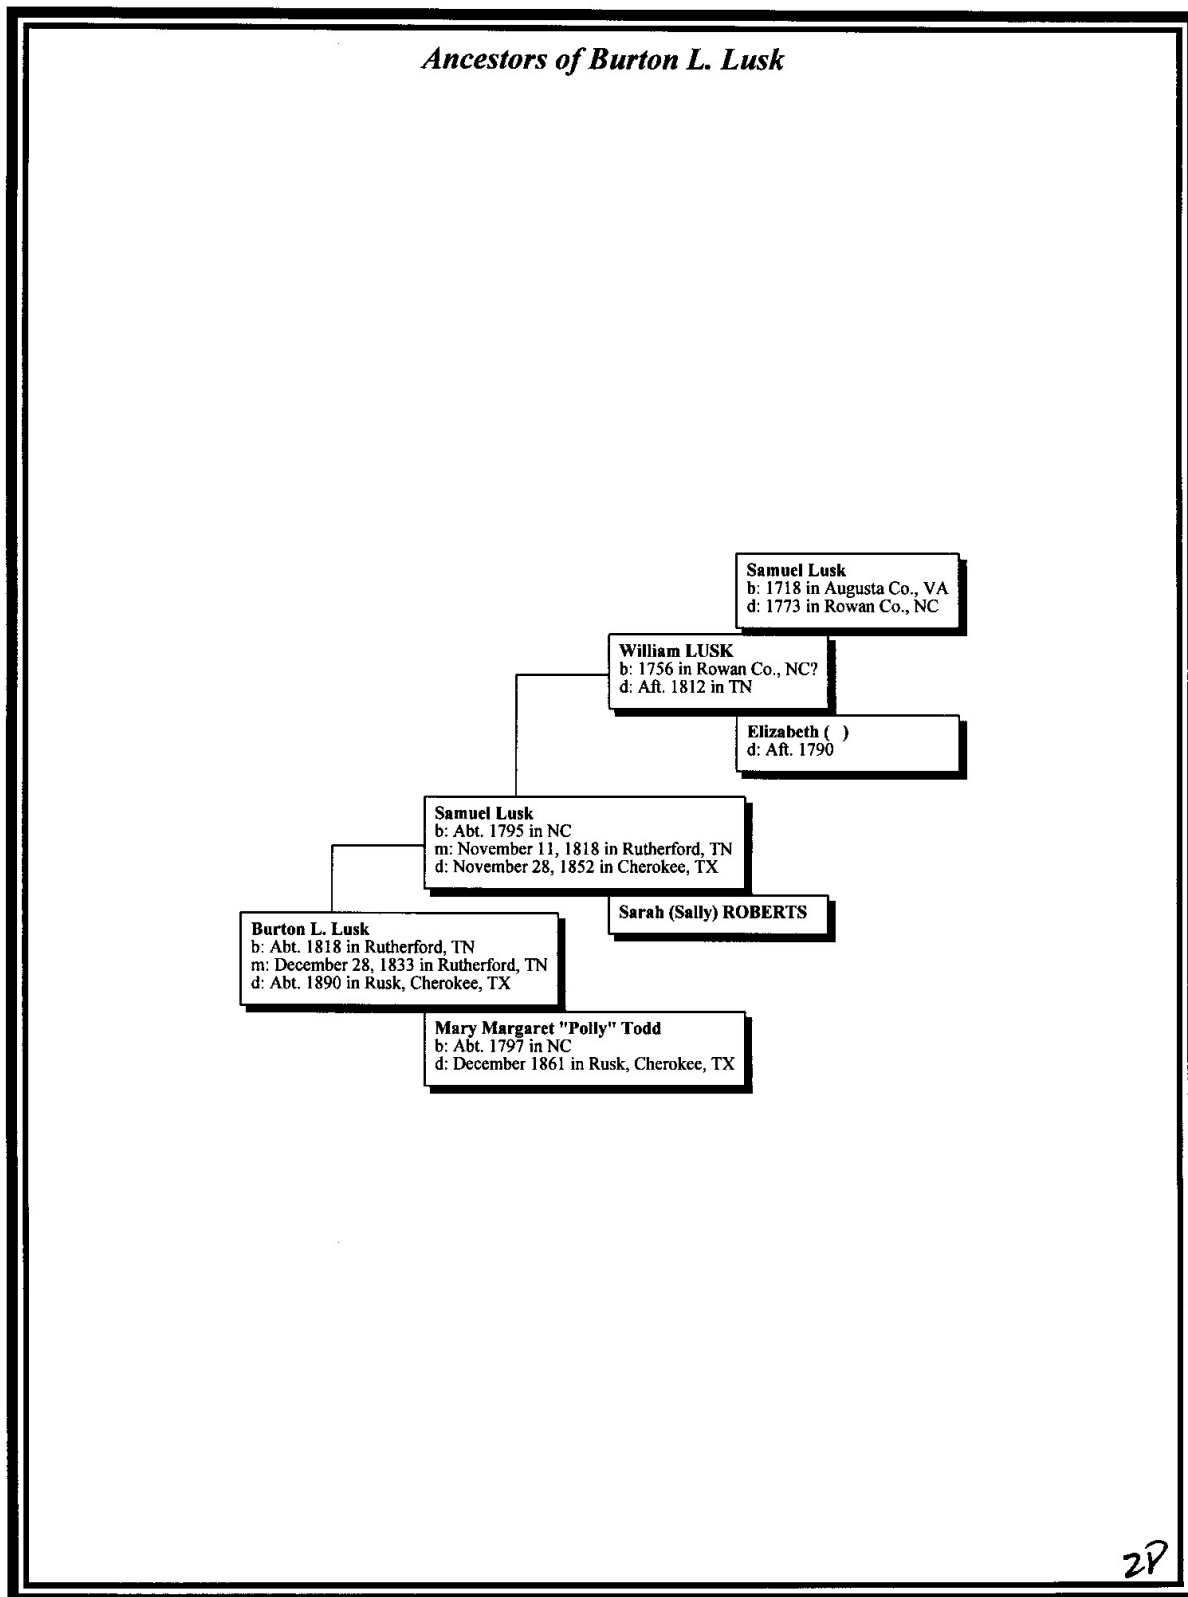

Ancestors of Burton L. Lusk